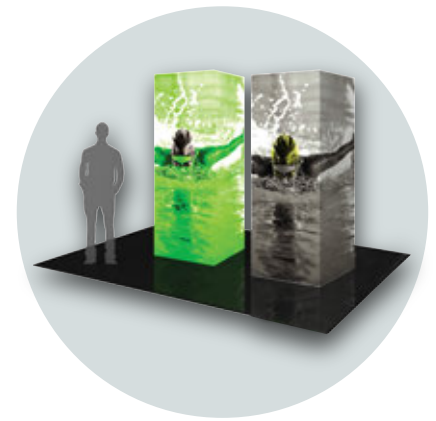

FORMULATE® TOWERS & ACCESSORIES

New Formulate Four-Sided Towers

Choose from three new Formulate fabric towers - 12'h, 10'h or 8'h - available in illuminated and non-illuminated versions! Incorporate this dynamic tower in to any tradeshow exhibit or interior environment for added drama and impact.

Tower 03

Formulate Arch 06

New Formulate Tension Fabric Arch

This new Formulate 12.5' tall Arch spans nearly 24' wide and adds dimension to any large exhibit or interior space! Easy to store & ship and quick to set up! Kit includes two wheeled molded OCE storage cases.