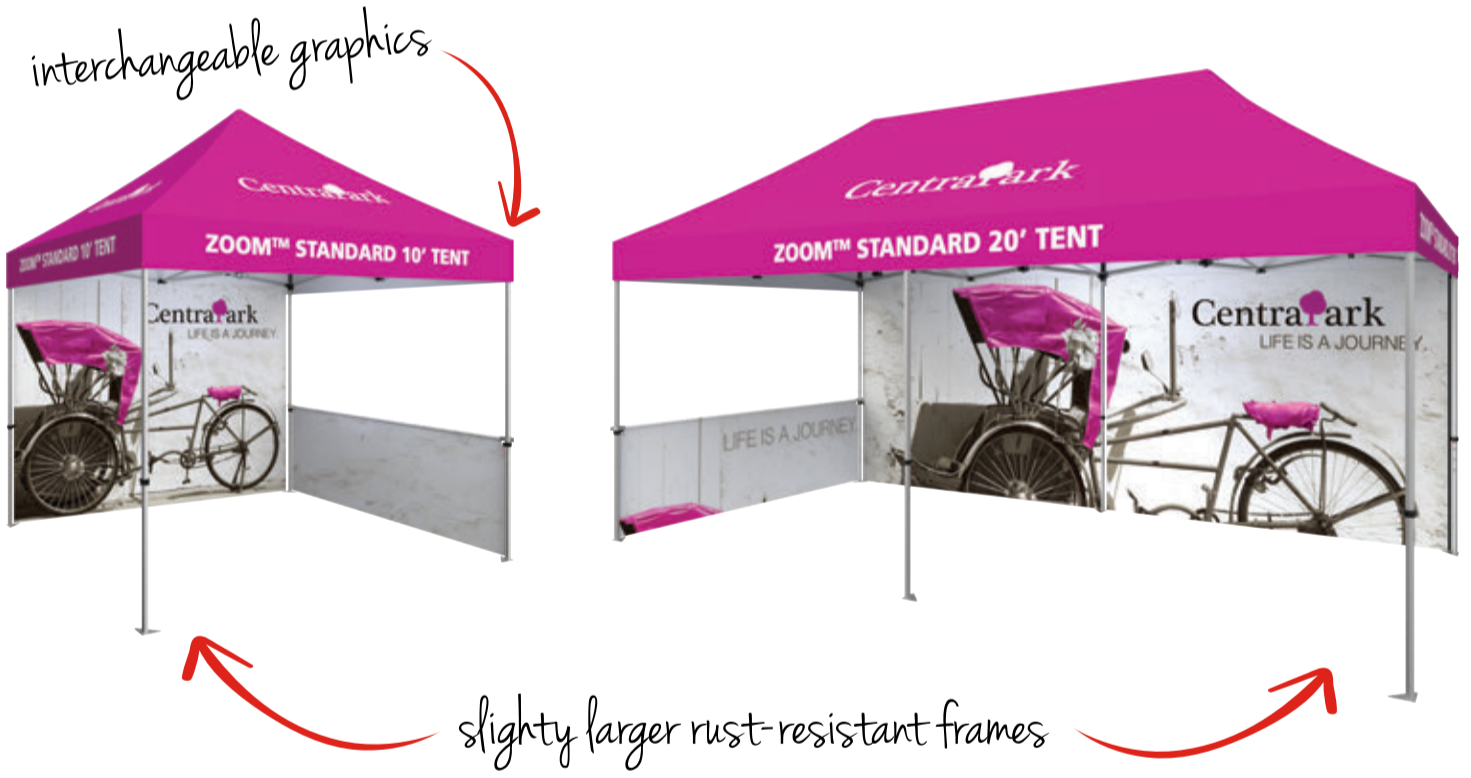

GET READY FOR WARMER WEATHER!
INTRODUCING NEW OUTDOOR DISPLAYS

NEW & IMPROVED ZOOM™ POPUP TENTS

ZOOM 10' ECONOMY TENT

- The Zoom 10' Economy is a steel tent, which features a heavy-duty black frame
- Printed & stock canopies, full and half walls are interchangeable between the 10' Economy and 10' Standard Tents

ZOOM 10' & 20' STANDARD TENT

- The Zoom 10' & 20' Standard tents feature rust-resistant aluminum frames and are slightly larger than the prior version
- 10' Standard Tent walls and canopies are interchangeable with 10' Economy Tents

* Note: The Zoom Standard tent sizes differ than the previous version, when ordering replacement graphics, please specify.

NEW & IMPROVED STOWAWAY OUTDOOR SIGN
FAST, SIMPLE PORTABLE BILLBOARD DISPLAY

- Tent-like, featuring durable fiberglass poles that slide through the perimeter
- Stakes are included to secure the display to the ground
- Easily stows away in a carry bag and fits in most vehicle trunks