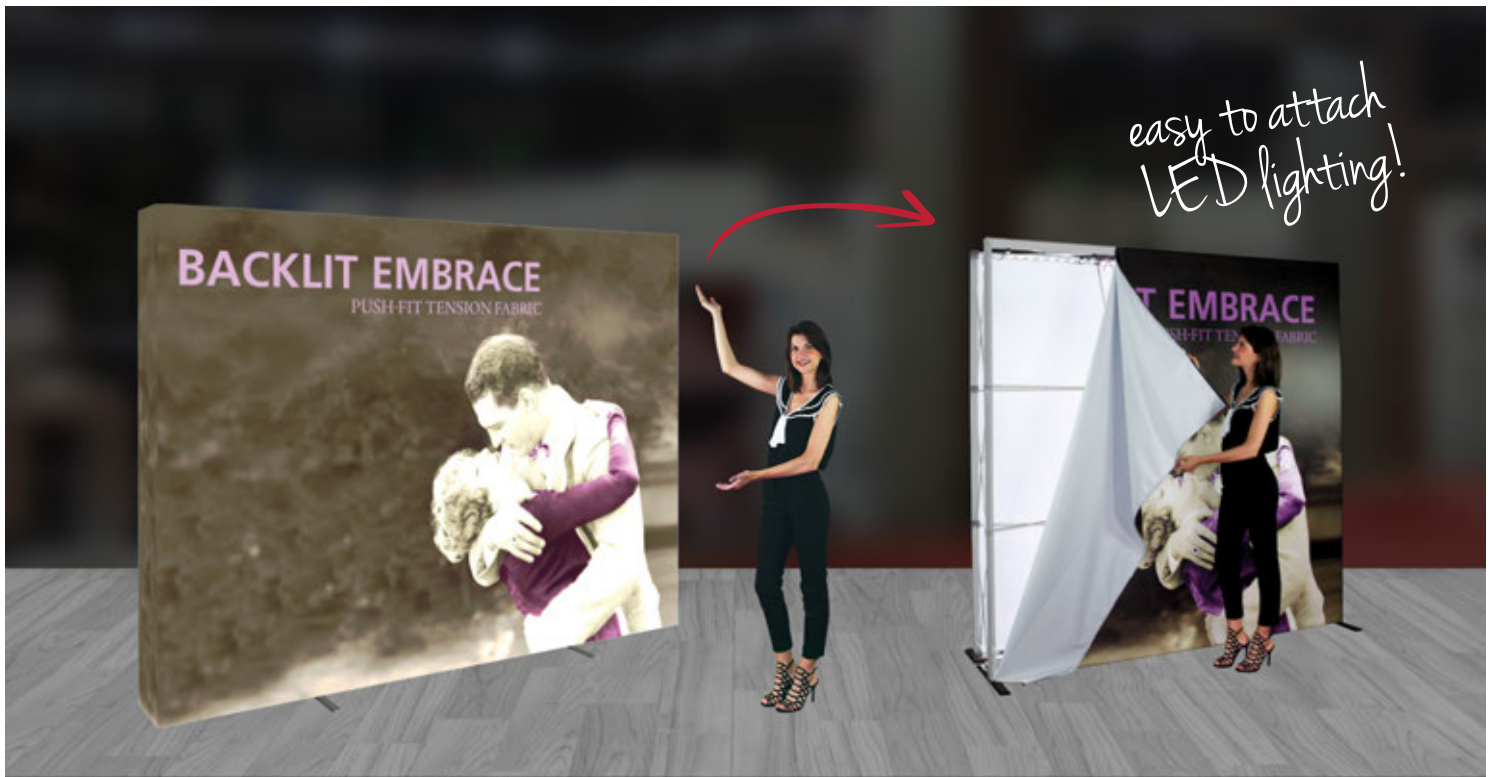

ILLUMINATE MESSAGING WITH **NEW BACKLIT EMBRACE™ COLLAPSIBLE DISPLAYS**

*LED lighting patent-pending

Introducing a new way to stand out amongst the crowd – Backlit Embrace™ displays. Featuring LED lighting* that easily attaches to the collapsible frame and vibrant backlit, push-fit SEG fabric graphics, the Backlit Embrace is a superior illuminated collapsible display solution.

Backlit Embrace is ideal for use at tradeshow, in retail environments and more to create eye-popping messaging.

- Four sizes: 5' W tabletop, 7.5', 10' & 12.5' W inline
- Single & double-sided graphics options
- Lighting kits also sold a la carte to convert a non-illuminated Embrace. Angled channel bars and LED lighting quickly attach to existing frames