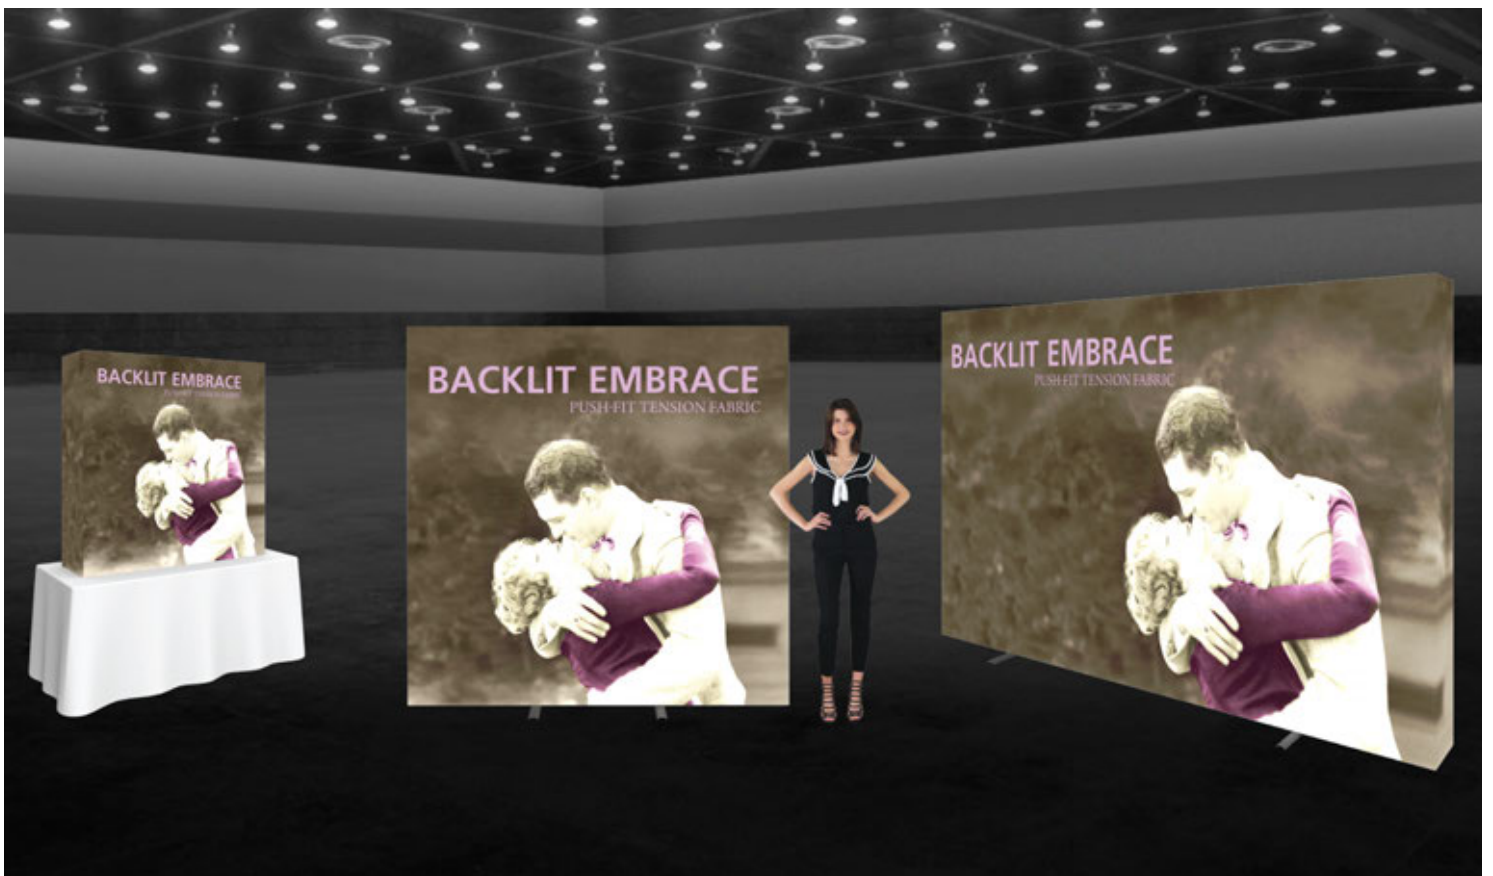

ILLUMINATE MESSAGING WITH **NEW BACKLIT EMBRACE™ COLLAPSIBLE DISPLAYS**

*LED lighting patent-pending

Introducing a new way to stand out amongst the crowd – Backlit Embrace™ displays. Featuring LED lighting* that easily attaches to the collapsible frame and vibrant backlit, push-fit SEG fabric graphics, the Backlit Embrace is a superior illuminated collapsible display solution.

Backlit Embrace is ideal for use at tradeshow, in retail environments and more to create eye-popping messaging.

- Four sizes: 5' W tabletop, 7.5', 10' & 12.5' W inline
- Single & double-sided graphics options
- Lighting kits also sold a la carte to convert a non-illuminated Embrace. Angled channel bars and LED lighting quickly attach to existing frames